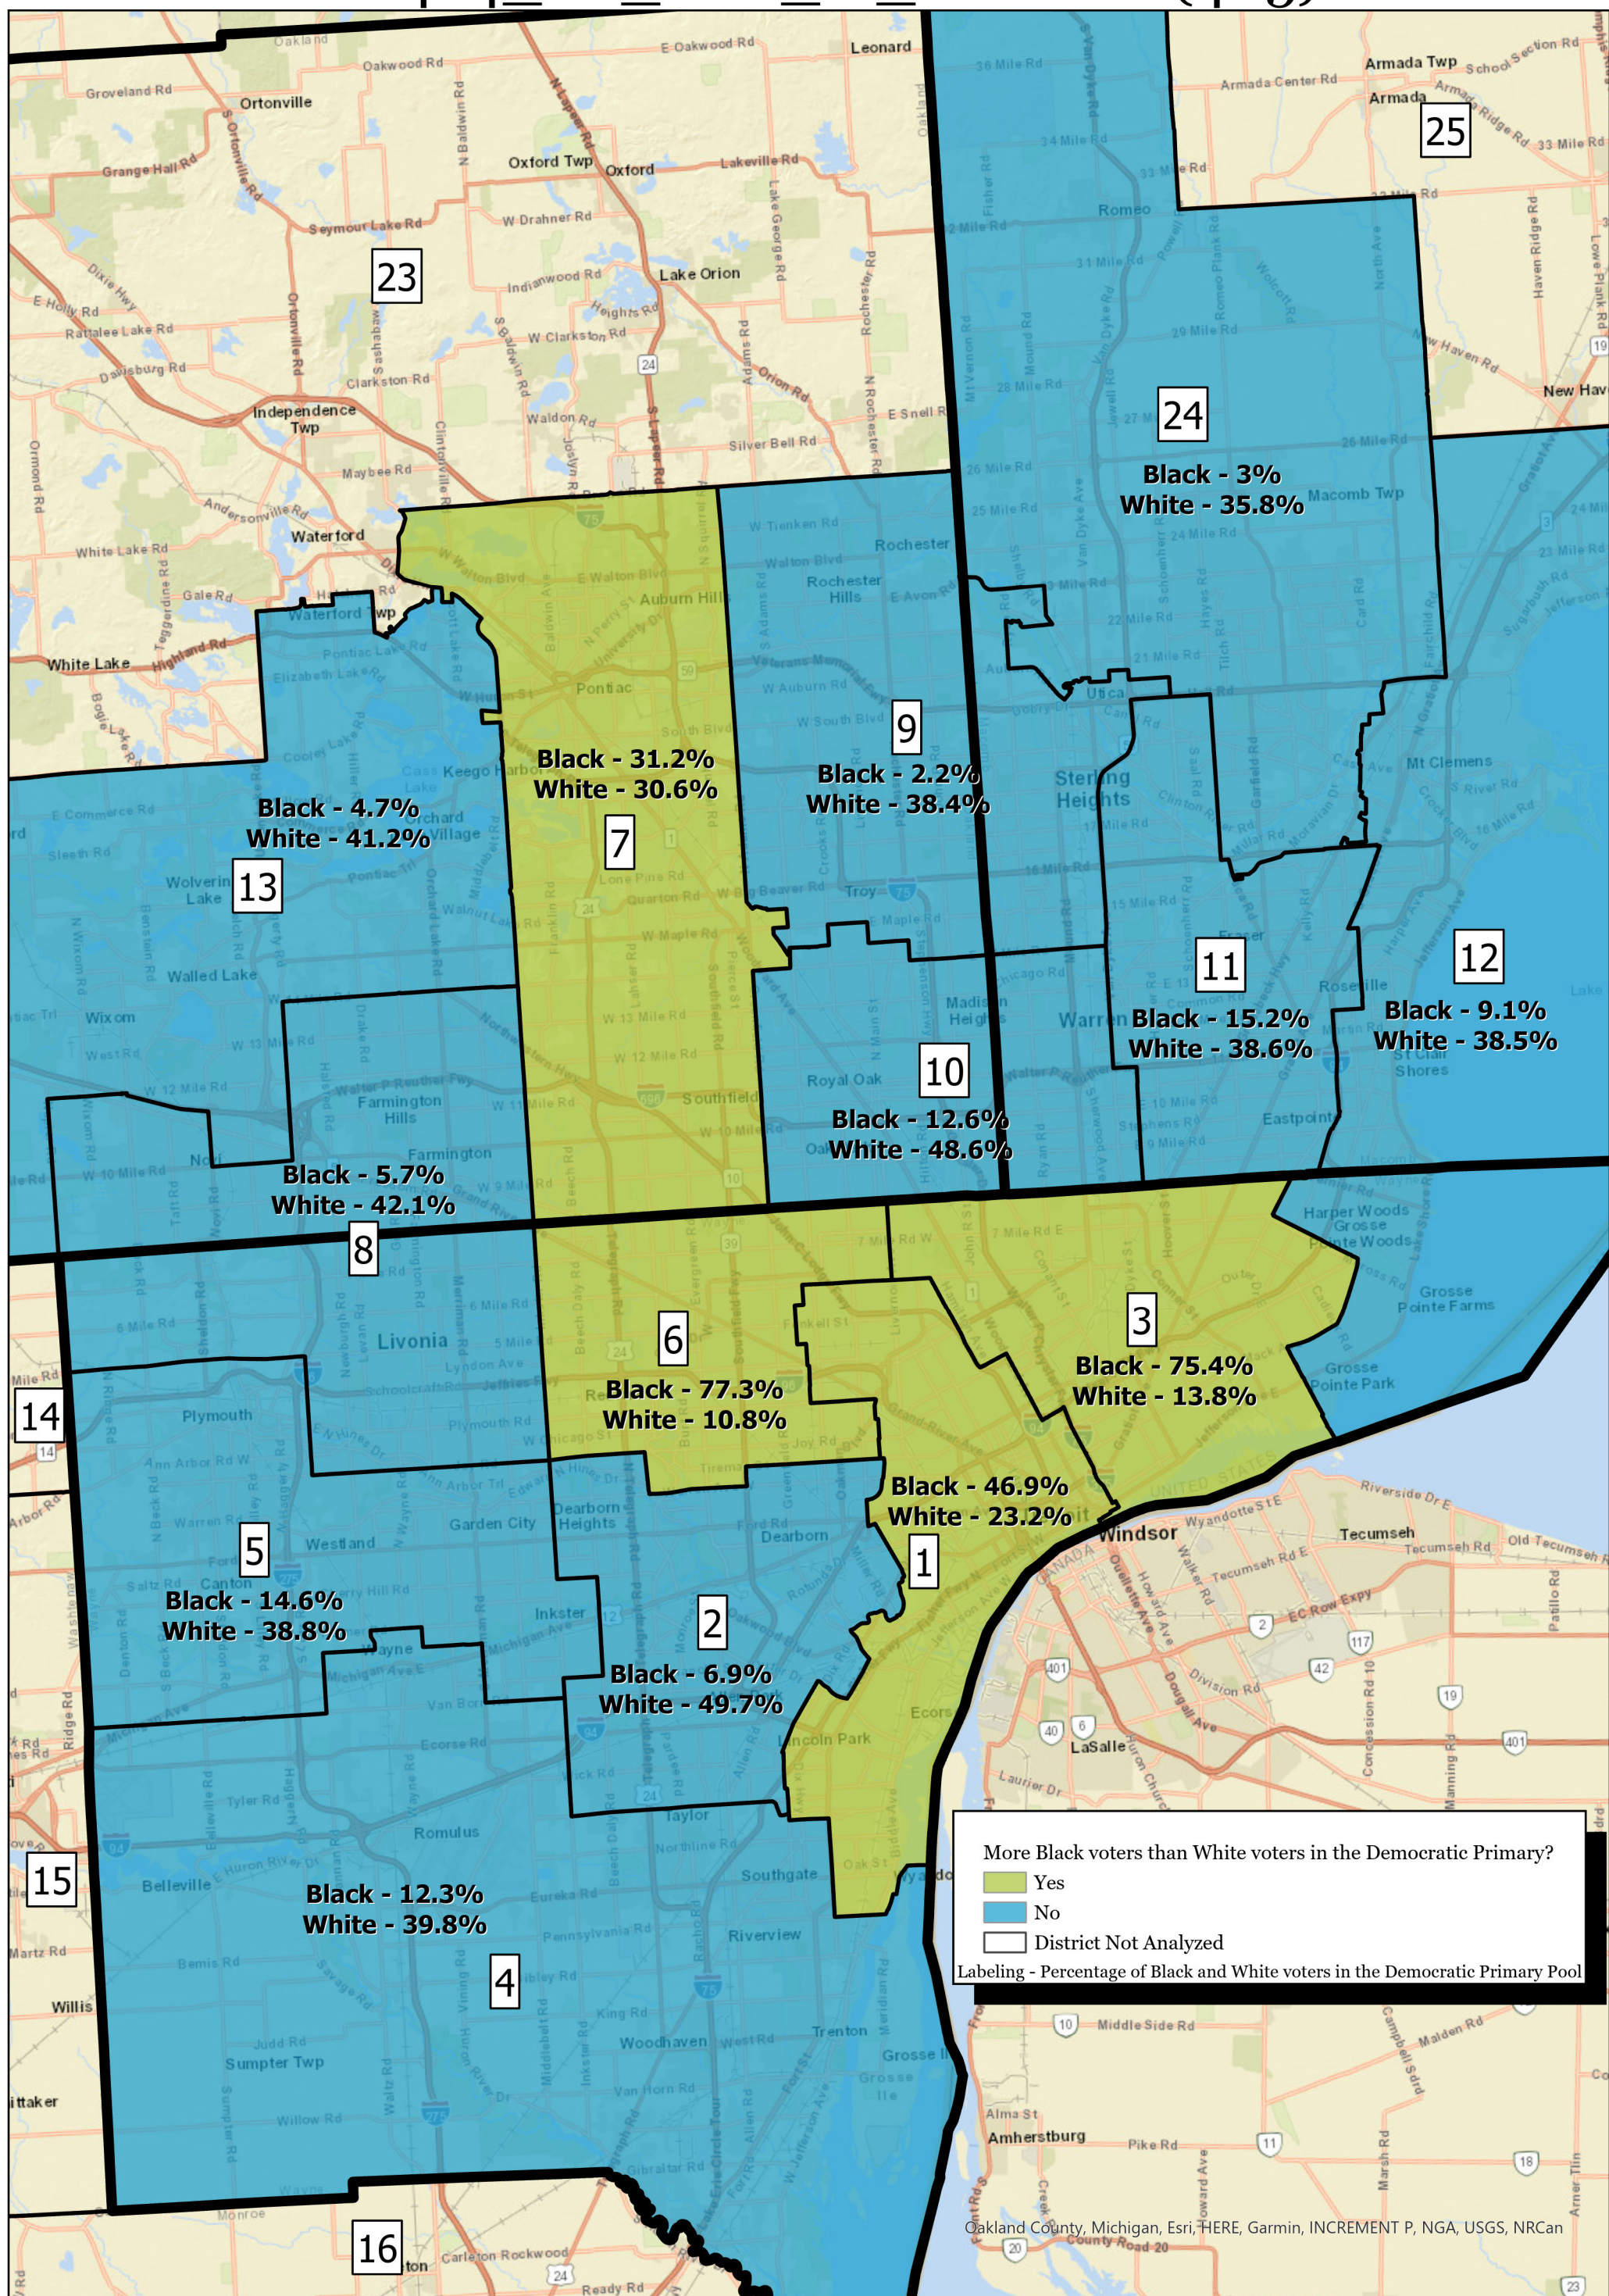

# Metro Wayne State Senate Voting Rights Act Effectiveness - 062424\_SD\_COL\_v1\_Crane A1 (405)

More Black voters than White voters in the Democratic Primary?  
■ Yes  
■ No  
 District Not Analyzed  
 Labeling - Percentage of Black and White voters in the Democratic Primary Pool

Oakland County, Michigan, Esri, HERE, Garmin, INCREMENT P, NGA, USGS, NRCan